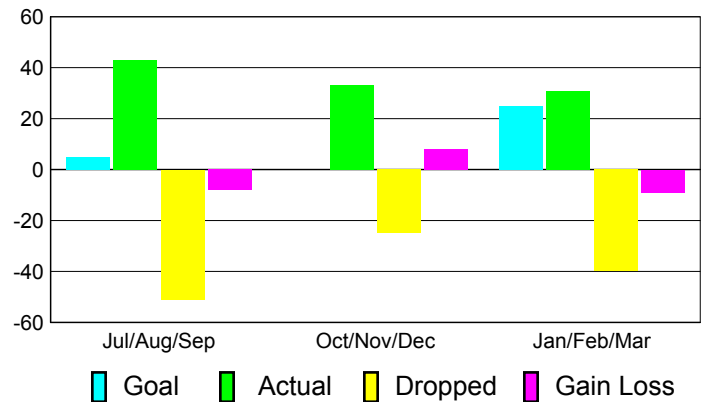

Membership Results 2010-2011

Goal, New, Dropped, Gain/Loss

Comparison of Membership Gain/Loss

Current Year Compared to the Previous Year