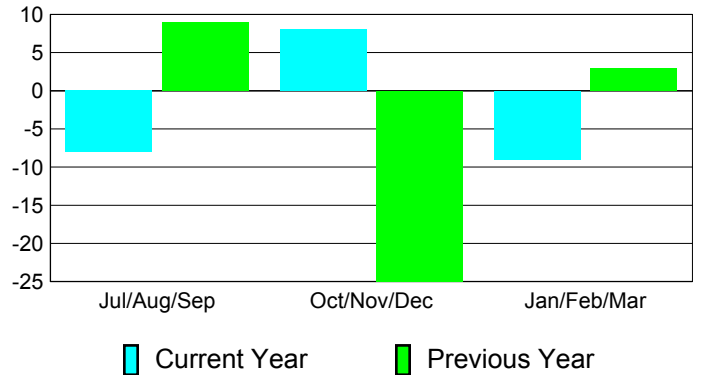

Membership Results
2010-2011

Membership
2009-2010

Month	Net Memb Goal	Actual New Memb	Actual Dropped Memb	Gain/Loss of Memb	Gain/Loss of Memb
Jul/Aug/Sep	5	43	-51	-8	9
Oct/Nov/Dec	0	33	-25	8	-25
Jan/Feb/Mar	25	31	-40	-9	3
Totals	30	107	-116	-9	-13

Membership Results 2010-2011

Goal, New, Dropped, Gain/Loss

Comparison of Membership Gain/Loss

Current Year Compared to the Previous Year

Gender Comparison 2010-2011

Jul/Aug/Sep

Oct/Nov/Dec

Jan/Feb/Mar